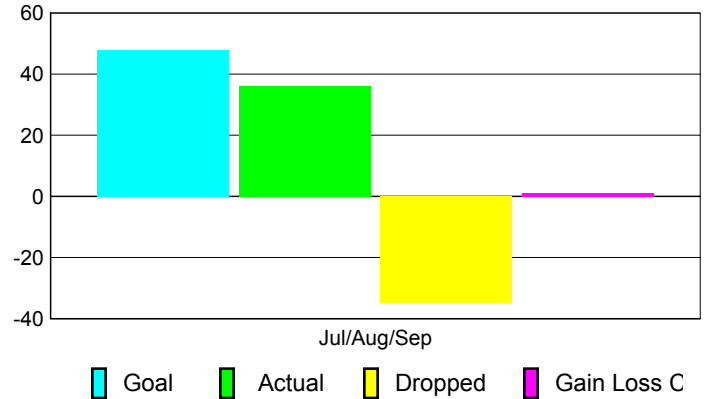

### YTD Status Quo Clubs 2010-2011

Status Quo Clubs Compared to Status Quo Members

## MEMBERSHIP

Membership Results  
2010-2011

Membership  
2009-2010

Month	Net Memb Goal	Actual New Memb	Actual Dropped Memb	Gain/Loss of Memb	Gain/Loss of Memb
Jul/Aug/Sep	48	36	-35	1	-30
<b>Totals</b>	<b>48</b>	<b>36</b>	<b>-35</b>	<b>1</b>	<b>-30</b>

### Membership Results 2010-2011

Goal, New, Dropped, Gain/Loss

### Comparison of Membership Gain/Loss

Current Year Compared to the Previous Year