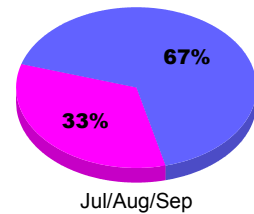

Gender Comparison 2010-2011